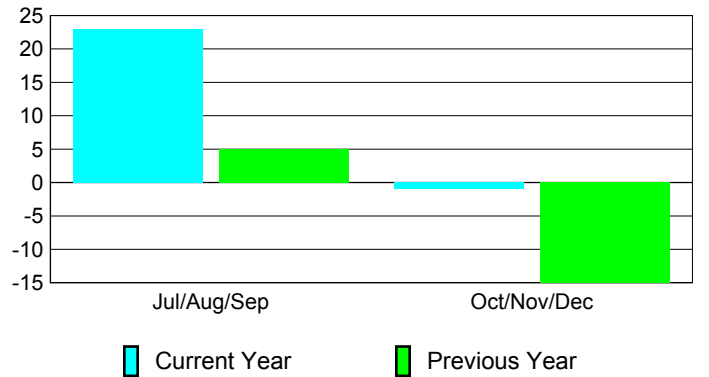

Comparison of Membership Gain/Loss

Current Year Compared to the Previous Year